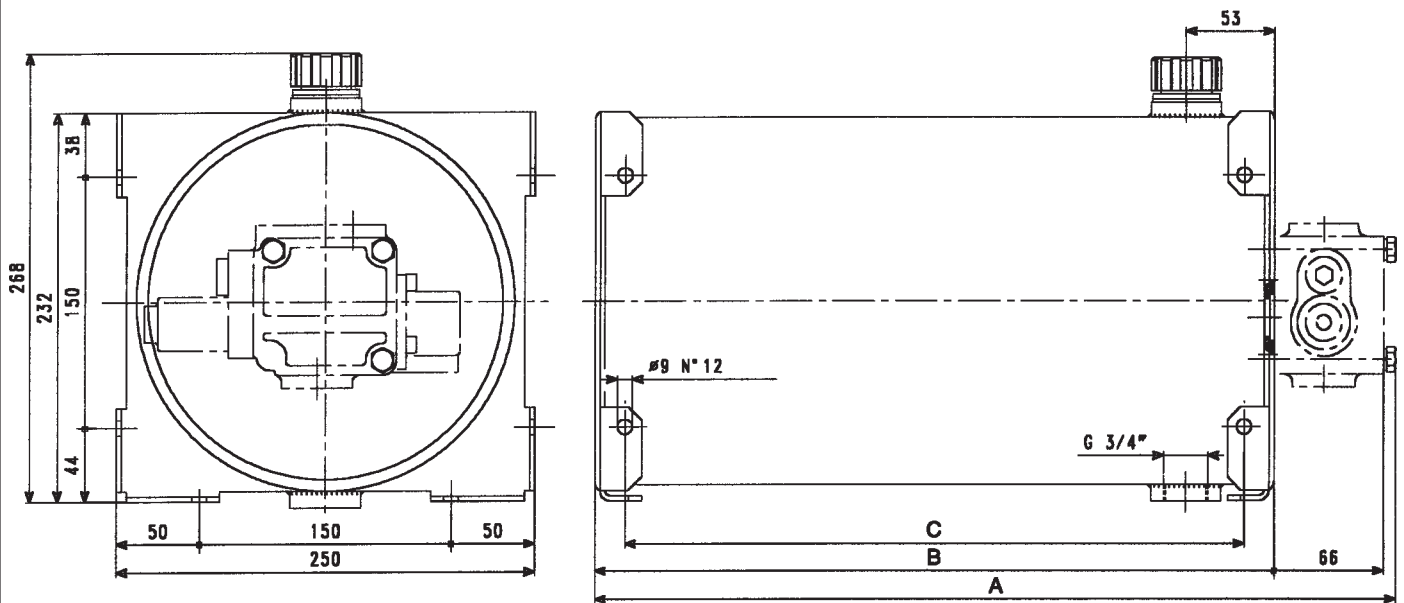

HYDRAULIC COMPONENTS & POWER TAKE OFFS

TANK WITH DP18 VALVE MOUNT **2160200000**

13,5 Litre Capacity

Features:

- ✓ Complete with Filler Breather

Code	Capacity (Lts)	Dimensions
2160200000	13,5	A=480mm B=406mm C=370mm