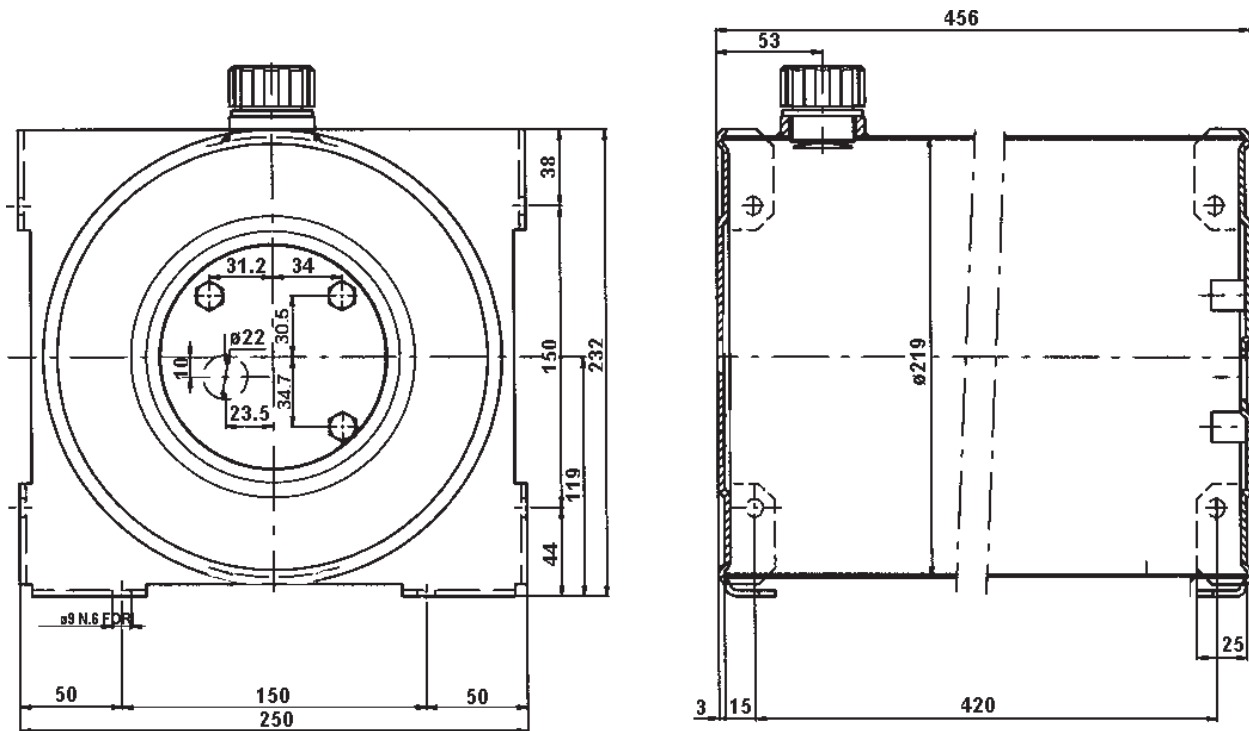

## TANK WITH ELECTRIC VALVE MOUNT **TV00X**

15 Litre Capacity

### TV00X BILL OF MATERIALS

Code	Voltage	Components		Capacity Litres (usable)
		Valve	Tank	
TV003	12V	3310640013	2160590000	15
TV004	24V	3310650013	2160590000	15