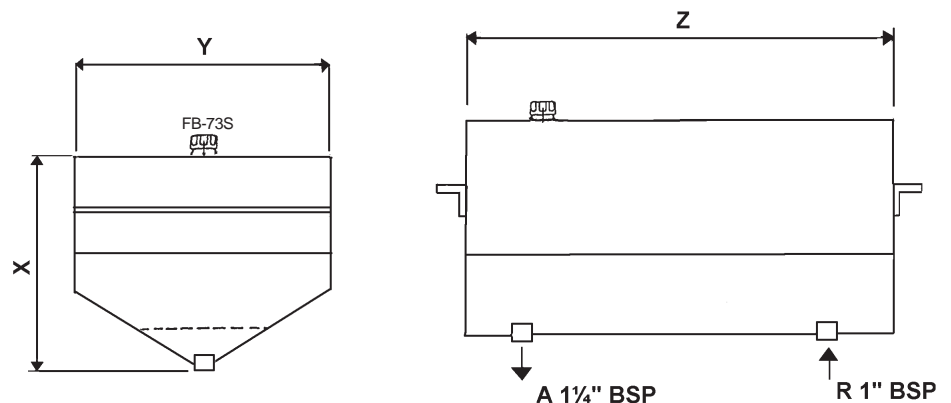

VEE BOTTOM TANKS **TK00X**

Features:

- ✓ Complete with filler breather FB-73S

Code	Description	Cap.	Displ Cap.	Suction Port	Return Port	Dimensions			Weight
						Z	Y	X	
TK001	V Bottom (Bottom Port)	35lt	31lt	1 1/4"	1"	400	380	290	13kg
TK002	V Bottom (Bottom Port)	45lt	41lt	1 1/4"	1"	510	380	290	15kg
TK002-65	V Bottom (Bottom Port)	65lt	58lt	1 1/4"	1"	600	400	300	28kg