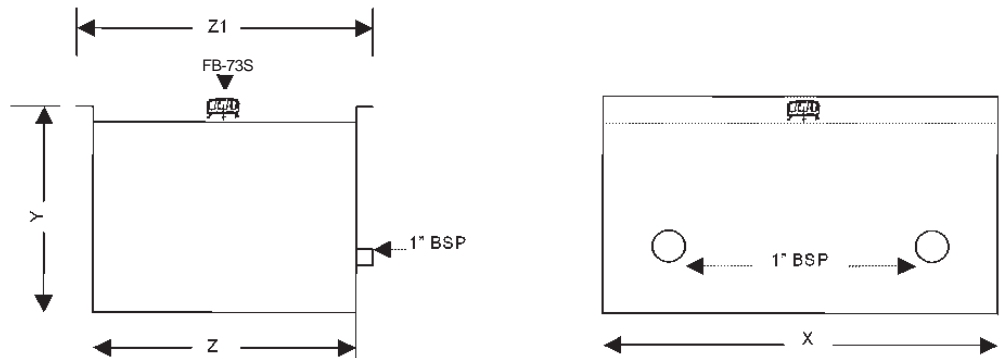

### Features:

- ✓ Complete with filler breather FB-73S

Code	Description	Cap.	Displ Cap.	Suction Port	Return Port	Dimensions				Weight
						X	Y	Z	Z1	
TK000	Square Tank (Side Port)	22lt	15lt	1"	1"	405	230	270	360	9kg

### Features:

- ✓ Complete with filler breather FB-73S

Code	Description	Cap.	Displ Cap.	Suction Port	Return Port	Dimensions			Weight
						Z	Y	X	
TK001	V Bottom (Bottom Port)	35lt	31lt	1 1/4"	1"	400	380	290	13kg
TK002	V Bottom (Bottom Port)	45lt	41lt	1 1/4"	1"	510	380	290	15kg
TK002-65	V Bottom (Bottom Port)	65lt	58lt	1 1/4"	1"	600	400	300	28kg