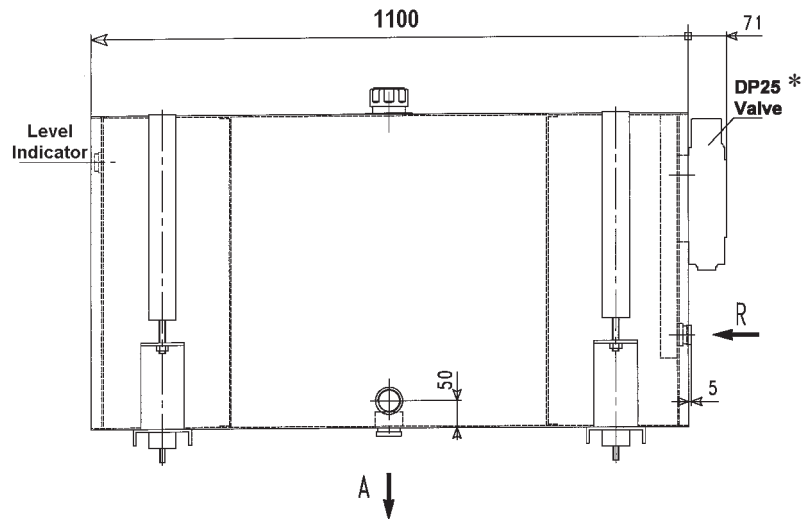

## REAR OF CAB MOUNT TANK WITH TIPPING VALVE SUBPLATE **TK016SP**

### Features:

- ✓ Complete with brackets & straps
- ✓ Filler breather
- ✓ Sight Gauge
- ✓ Vibration mounts

Code	Cap.	Displ Cap.	Suction Port	Return Port	Weight
TK016SP	195lt	184lt	1¼"	1"	46kg

\* Stud Kit 2053650000 - For mounting of DP25 valve (not supplied)