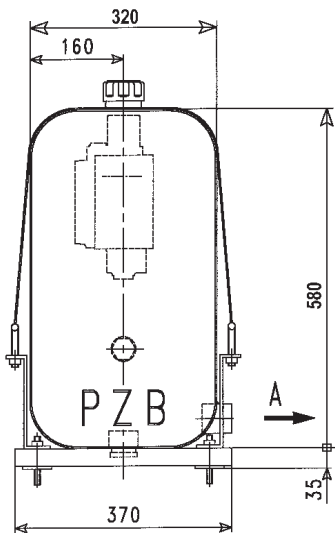

## REAR OF CAB MOUNT TANK WITH TIPPING VALVE SUBPLATE **TK016SP**

### Features:

- ✓ Complete with brackets & straps
- ✓ Filler breather
- ✓ Sight Gauge
- ✓ Vibration mounts

Code	Cap.	Displ Cap.	Suction Port	Return Port	Weight
TK016SP	195lt	184lt	1¼"	1"	46kg

\* Stud Kit 2053650000 - For mounting of DP25 valve (not supplied)