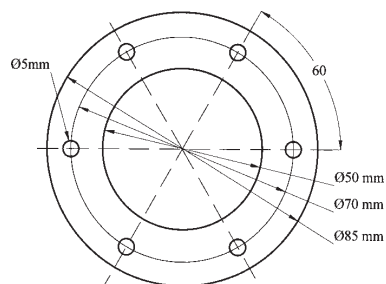

HYDRAULIC COMPONENTS & POWER TAKE OFFS

PLASTIC TANK TOP BREATHER

BREATHER NUMBER	TYPE
FB-1/2P	1/2" BSPP PLASTIC
FB-3/4P	3/4" BSPP PLASTIC
FB-1P	1" BSPP PLASTIC

PUSH-ON STEEL TANK TOP BREATHER

BREATHER NUMBER	TYPE
FB-38	38MM PUSH-ON STEEL

STEEL TANK TOP BREATHER

BREATHER NUMBER	TYPE
FB-3/4	3/4" BSPP STEEL

BAYONET TANK TOP BREATHER

Bolt Hole Pattern

BREATHER NUMBER	TYPE
FB-73	73MM BAYONET