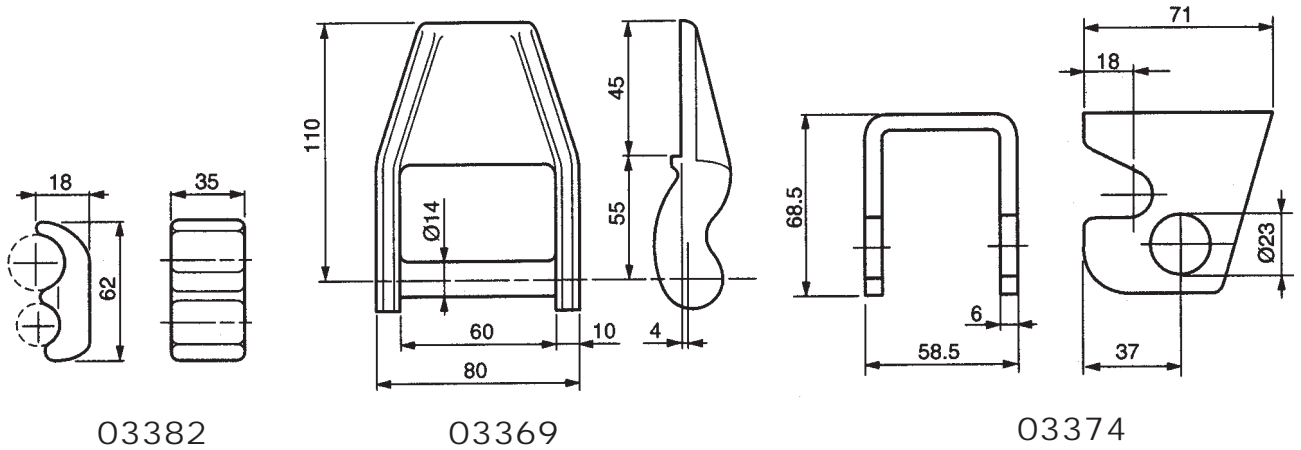

DOUBLE ACTION HINGE KIT **BOD007**

SIDE GATE LATCH KIT **BOD009**