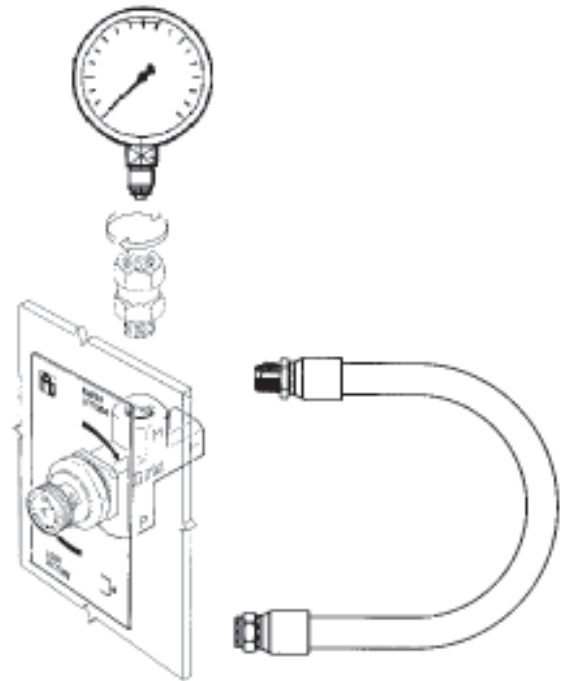

HYDRAULIC WEIGHT GAUGE **BOD033**

* Exhausts test pressure after use.

Part Number	Description	Qty
HER14P14	1/4" BSPP x 1/4" Hose End 90°	2
T24	1/4" Hose	5mtrs
210C063160	Pressure gauge 63mm 160BAR	1
292014	Isolator Valve	1
HES14P14	1/4" BSPP x 1/4" Hose End ST	2
SWVL14T14T	1/4" Male/Female Swivel	1
3206	Mount Plate	1
204	Mount Nut	1
NIP14T14T	1/4" BSPT Nipple	1