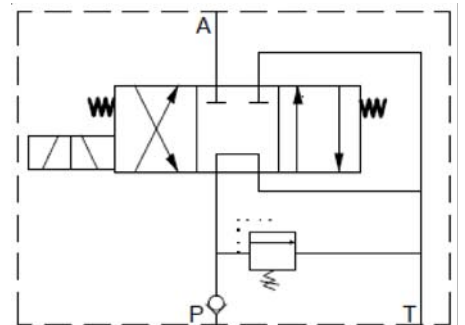

TANK MOUNT ELECTRIC VALVE **33106X0013**[†]

- ✓ 25lt flow
- ✓ 300 bar maximum
- ✓ 12 or 24 volt

33106X0013

4 = 12 Volt
5 = 24 Volt

† Valve used in TV00X

TV00X BILL OF MATERIALS				
Code	Voltage	Components		Capacity Litres (usable)
		Valve	Tank	
TV003	12V	3310640013	2160590000	13
TV004	24V	3310650013	2160590000	13

DIMENSIONS

SPARE PARTS

Plug Wiring

SPARE PARTS

Part	Code	Description	Part	Code	Description
1	9000000485	Solenoid set 24 volt	8	0010501500	Grub screw
	9000000486	Solenoid set 12 volt	9	1270204400	Spring ball seat
2	1060104000	Body	10	1280103600	Relief spring
3	0040106300	Washer	11	0040106300	Washer
4	0130003600	Fitting 3/8" BSP	12	1300102800	Cap screw
5	0110100300	Ball	13	1300300800	Relief Cover
6	1250201900	Relief seat	14	0000402800	Solenoid and stem assembly
7	0110100100	Ball			