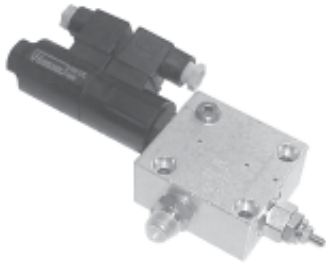

TANK MOUNT ELECTRIC VALVE **33106X0013**[†]

- ✓ 25lt flow
- ✓ 300 bar maximum
- ✓ 12 or 24 volt

33106X0013

4 = 12 Volt
5 = 24 Volt

† Valve used in TV00X

TV00X BILL OF MATERIALS				
Code	Voltage	Components		Capacity Litres (usable)
		Valve	Tank	
TV003	12V	3310640013	2160590000	13
TV004	24V	3310650013	2160590000	13

DIMENSIONS

SPARE PARTS

Plug Wiring

SPARE PARTS

Part	Code	Description	Part	Code	Description
1	9000000485	Solenoid set 24 volt	8	0010501500	Grub screw
	9000000486	Solenoid set 12 volt	9	1270204400	Spring ball seat
2	1060104000	Body	10	1280103600	Relief spring
3	0040106300	Washer	11	0040106300	Washer
4	0130003600	Fitting 3/8" BSP	12	1300102800	Cap screw
5	0110100300	Ball	13	1300300800	Relief Cover
6	1250201900	Relief seat	14	0000402800	Solenoid and stem assembly
7	0110100100	Ball			