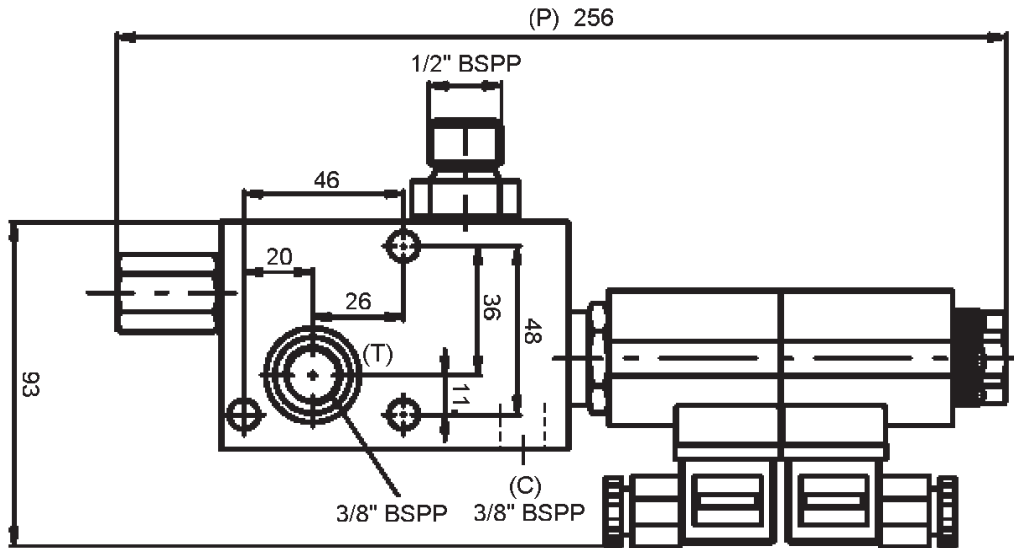

TANK MOUNT ELECTRIC VALVE **33106X0013**[†]

- ✓ 25lt flow
- ✓ 300 bar maximum
- ✓ 12 or 24 volt

33106X0013

4 = 12 Volt
5 = 24 Volt

† Valve used in TV00X

TV00X BILL OF MATERIALS				
Code	Voltage	Components		Capacity Litres (usable)
		Valve	Tank	
TV003	12V	3310640013	2160590000	13
TV004	24V	3310650013	2160590000	13

DIMENSIONS

SPARE PARTS

Plug Wiring

SPARE PARTS

Part	Code	Description	Part	Code	Description
1	9000000485	Solenoid set 24 volt	8	0010501500	Grub screw
	9000000486	Solenoid set 12 volt	9	1270204400	Spring ball seat
2	1060104000	Body	10	1280103600	Relief spring
3	0040106300	Washer	11	0040106300	Washer
4	0130003600	Fitting 3/8" BSP	12	1300102800	Cap screw
5	0110100300	Ball	13	1300300800	Relief Cover
6	1250201900	Relief seat	14	0000402800	Solenoid and stem assembly
7	0110100100	Ball			