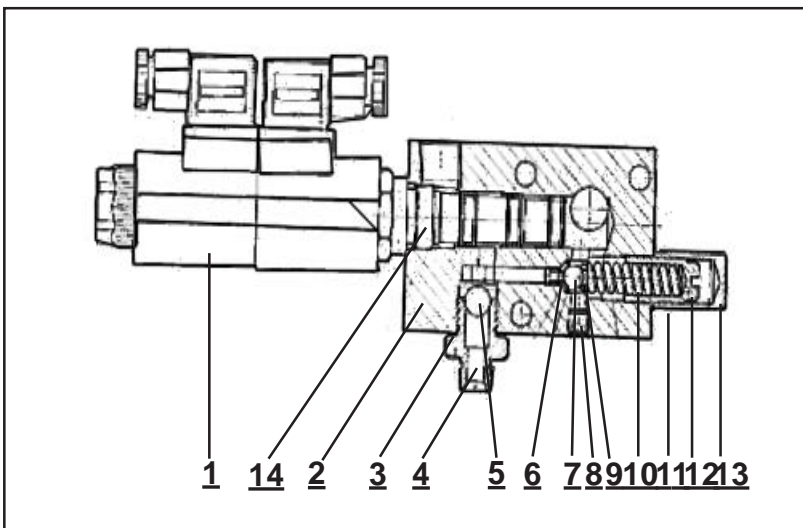

TANK MOUNT ELECTRIC VALVE **33106X0013**[†]

- ✓ 25lt flow
- ✓ 300 bar maximum
- ✓ 12 or 24 volt

33106X0013

4 = 12 Volt
5 = 24 Volt

† Valve used in TV00X

TV00X BILL OF MATERIALS				
Code	Voltage	Components		Capacity Litres (usable)
		Valve	Tank	
TV003	12V	3310640013	2160590000	13
TV004	24V	3310650013	2160590000	13

DIMENSIONS

SPARE PARTS

Plug Wiring

SPARE PARTS

Part	Code	Description	Part	Code	Description
1	9000000485	Solenoid set 24 volt	8	0010501500	Grub screw
	9000000486	Solenoid set 12 volt	9	1270204400	Spring ball seat
2	1060104000	Body	10	1280103600	Relief spring
3	0040106300	Washer	11	0040106300	Washer
4	0130003600	Fitting 3/8" BSP	12	1300102800	Cap screw
5	0110100300	Ball	13	1300300800	Relief Cover
6	1250201900	Relief seat	14	0000402800	Solenoid and stem assembly
7	0110100100	Ball			