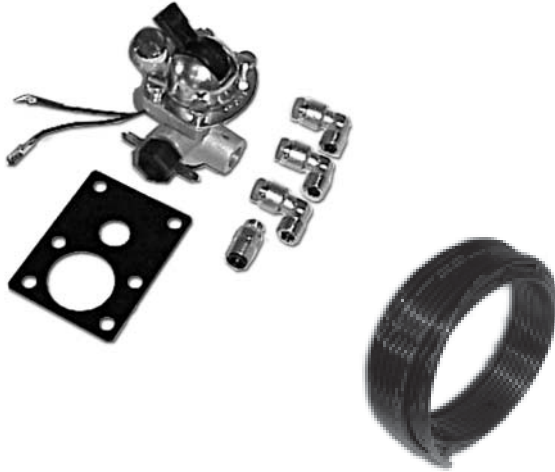

SINGLE AIR CONTROL KIT **AIR001**

SPARE PARTS

Code	Description	Qty
2990190000	Repair Kit Seals and springs	1
2990100000	Pressure switch	1
2990100001	Main "button" seal only	1

KIT COMPONENTS

Code	Description	Qty
3320010008	One Way Air Control	1
0130002800	Air Fitting 6x4 Tee	1
0130002700	Air Fitting 1/8" 90°	3
0130002400	Air Fitting 1/8" Straight	1
0130002300	Air Fitting 12mm Straight	1
F8MP.06X12	Airline 6mm x 12m	1
STI034	Sticker set	1
1990016000	Bracket	1

DOUBLE AIR CONTROL KIT **AIR002**

SPARE PARTS

Code	Description	Qty
2990190000	Repair Kit Seals and springs	2
2990100000	Pressure switch	1
2990010000	Main "button" seal only	2

KIT COMPONENTS

Code	Description	Qty
3320030008	Two Way Air Control	1
0130002800	Air Fitting 6x4 Tee	1
0130002700	Air Fitting 1/8" 90°	3
0130002400	Air Fitting 1/8" Straight	2
0130002300	Air Fitting 12mm Straight	1
F8MP.06X12	Airline 6mm x 12m	1
STI034	Sticker Set	1
1990016100	Bracket	1

SPARE PARTS

Code	Description	Qty
2990190000	Repair Kit Seals and springs	3
2990100000	Pressure switch	1
2990010000	Main "button" seal only	3

QUAD AIR CONTROL KIT AIR004

KIT COMPONENTS

Code	Description	Qty
3320070000	Four Way Air Control	1
1990016300	Bracket	1
RPM220606E	6mm Stem Elbow Insert	4
0130002600	Air Fitting 12mm Elbow	2
0130002300	Air Fitting 12mm Straight	7
0130002800	Air Fitting 6x4 Tee	1
0130002400	Air Fitting 1/8" Straight	1
F8MP.06X12M	Airline 6mm X 12m	2
STI034	Sticker Set	1

SPARE PARTS

Code	Description	Qty
2990010000	Main "button" seal only	4
2990190000	Repair Kit Seals and springs	4
2990100000	Pressure Switch	1