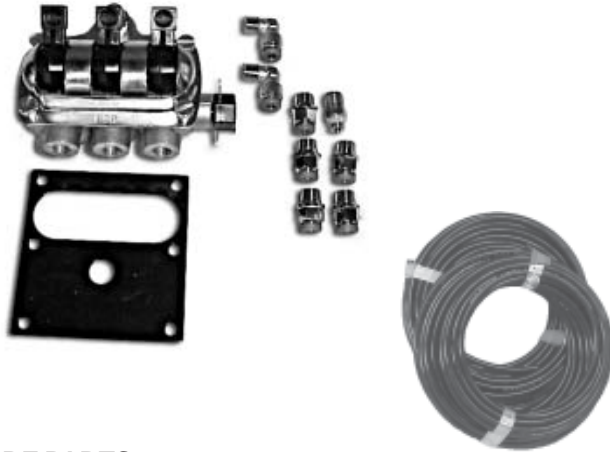

SINGLE AIR CONTROL KIT **AIR001**

SPARE PARTS

Code	Description	Qty
2990190000	Repair Kit Seals and springs	1
2990100000	Pressure switch	1
2990100001	Main "button" seal only	1

KIT COMPONENTS

Code	Description	Qty
3320010008	One Way Air Control	1
0130002800	Air Fitting 6x4 Tee	1
0130002700	Air Fitting 1/8" 90°	3
0130002400	Air Fitting 1/8" Straight	1
0130002300	Air Fitting 12mm Straight	1
F8MP.06X12	Airline 6mm x 12m	1
STI034	Sticker set	1
1990016000	Bracket	1

DOUBLE AIR CONTROL KIT **AIR002**

SPARE PARTS

Code	Description	Qty
2990190000	Repair Kit Seals and springs	2
2990100000	Pressure switch	1
2990010000	Main "button" seal only	2

KIT COMPONENTS

Code	Description	Qty
3320030008	Two Way Air Control	1
0130002800	Air Fitting 6x4 Tee	1
0130002700	Air Fitting 1/8" 90°	3
0130002400	Air Fitting 1/8" Straight	2
0130002300	Air Fitting 12mm Straight	1
F8MP.06X12	Airline 6mm x 12m	1
STI034	Sticker Set	1
1990016100	Bracket	1

HYDRAULIC COMPONENTS & POWER TAKE OFFS

TRIPLE AIR CONTROL KIT AIR003

KIT COMPONENTS

Code	Description	Qty
3320050008	Three Way Air Control	1
0130002800	Air Fitting 6x4 Tee	1
0131002700	Air Fitting 1/8" 90°	5
0130002400	Air Fitting 1/8" Straight	2
0130002300	Air Fitting 12mm Straight	1
F8MP.06x12m	Airline 6mm x 12m	2
STI034	Sticker Set	1
1990016200	Bracket	1

SPARE PARTS

Code	Description	Qty
2990190000	Repair Kit Seals and springs	3
2990100000	Pressure switch	1
2990010000	Main "button" seal only	3

QUAD AIR CONTROL KIT AIR004

KIT COMPONENTS

Code	Description	Qty
3320070000	Four Way Air Control	1
1990016300	Bracket	1
RPM220606E	6mm Stem Elbow Insert	4
0130002600	Air Fitting 12mm Elbow	2
0130002300	Air Fitting 12mm Straight	7
0130002800	Air Fitting 6x4 Tee	1
0130002400	Air Fitting 1/8" Straight	1
F8MP.06X12M	Airline 6mm X 12m	2
STI034	Sticker Set	1