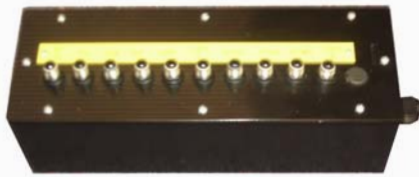

#### KIT COMES COMPLETE WITH

- ✓ Steel in cab console
- ✓ Fully enclosed chassis mount solenoid box
- ✓ Easy connect loom
- ✓ Airline and fittings

Code	Description	Qty	
WLEAC003	Wiring Loom	1	
1990017016	Fully enclosed solenoid box	1	
1990017017	Solenoid box lid	1	
1990016996	7 Bank Electric Switch Console	1	
1990017010	Console Legs 60mm	2	
SV002	} OR	Solenoid Valve NC 1/8" GAS 12V	9
SV001		Solenoid Valve NC 1/8" GAS 24V	9
511105	ON-OFF detent switch no light	1	
511239	ON-OFF detent light & lock	4	
594405	Raise/Lower decal	2	
592906	Tailgate decal	2	
511055	ON-OFF-ON switch no light	2	
593045	Dog lock decal	1	
595969	Slow lower decal	1	
594402	PTO decal	1	
BULK1806	Bulkhead fitting 1/8" x 6mm	10	
NIP18T18TBR	Brass nipple 1/8"	9	
GLAND16	Gland 16mm	1	
2984	Durafoam	1	
GROM13	Grommets	1	
RPM2206060E	Stem elbow insert 6mm	3	
0130002700	Air fitting 1/8" elbow	7	
0130003000	Air fitting Tee 1/8"	1	
0130002300	Air fitting 12mm straight	1	
0130002400	Air fitting 1/8" straight	1	
F8MP.06x12	Air line 6mm x 12Mt	2	
TRF001	Trefolite label	1	
RPM0806R	Plug 6mm push in	1	
OR0210	Oring SV Valve	8	
1/8 BSPT	1/8" BSPT Plug	1	

# AIR PTO & DP25 WITH DIVERTER ELECTRIC CONTROL **EAC004-12VSP** **EAC004-24VSP**

FUNCTION:

- PTO ON / OFF
- TRUCK BODY (RAISE/HOLD/LOWER)
- DIVERTER TO TRAILER
- SLOW LOWER
- TAILGATE X 2
- DOG LOCK