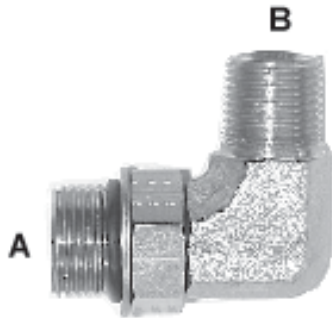

No. 1 in Transport Hydraulics

NIPPLES MALE-MALE NIP

Male BSPP	Male BSPP	PZB Part Number	Washer
3/8"	1/4"	NIP38P14P	DW38 or DW14
3/8"	3/8"	NIP38P38P	DW38
1/2"	3/8"	NIP12P38P	DW12 or DW38
1/2"	1/2"	NIP12P12P	DW12
3/4"	1/2"	NIP34P12P	DW34 or DW12
3/4"	3/4"	NIP34P34P	DW34
1"	3/4"	NIP100P34P	DW100 or DW34
1"	1"	NIP100P100P	DW100
1 1/4"	1"	NIP114P100P	DW114 or DW100
1 1/4"	1 1/4"	NIP114P114P	DW114
"A" UNO	"B" BSPT	PZB Part Number	
3/4"	3/8"	NIP34U38T	
3/4"	1/2"	NIP34U12T	
9/16"	1/2"	NIP916U12T	
7/8"	3/4"	NIP78U34T	
1 1/16"	3/4"	NIP116U34T	

COMPACT ELBOWS **ELB**

"A" BSPP	"B" BSPT	PZB Part Number
3/4"	1/2"	ELB34P12T
3/4"	3/4"	ELB34P34T
1"	3/4"	ELB100P34T
1"	1"	ELB100P100T
"A" UNO	"B" BSPT	PZB Part Number
3/4"	3/8"	ELB34U38T
3/4"	1/2"	ELB34U12T

SWEPT ELBOWS MALE FEMALE **SELB**

Male BSPP	Female BSPP	PZB Part Number	Washer
3/8"	3/8"	SELB38P38PMF	DW38
1/2"	1/2"	SELB12P12PMF	DW12
3/4"	3/4"	SELB34P34PMF	DW34
1"	1"	SELB100P100PMF	DW100

No. 1 in Transport Hydraulics

SUPER CLAMPS **SC**

Clamp Part Code	Adjust. Range	Suit Hose ID
SC043	40-43	43mm
SC047	43-47	47mm
SC051	51-55	55mm
SC059	55-59	59mm

GASKET WASHER **GW**

Washer Size	Washer Part Code
3/4"	GW34
1"	GW100
1¼"	GW114